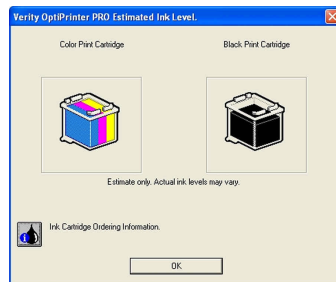

Ink level detection ensures you never unexpectedly run out of ink

Distributed by:

Verity Systems maintains a policy of continuous improvement and reserves the right to amend this specification without notice.

The OptiPrinter Pro is from the Verity Systems range of direct-to-surface CD & DVD printers. Other printers in this range include:

Inkjet Printers: Cezanne PRO-6 Photo; Vision

Thermal Printers: TEAC P-55; Prism Plus!; PowerPRO II